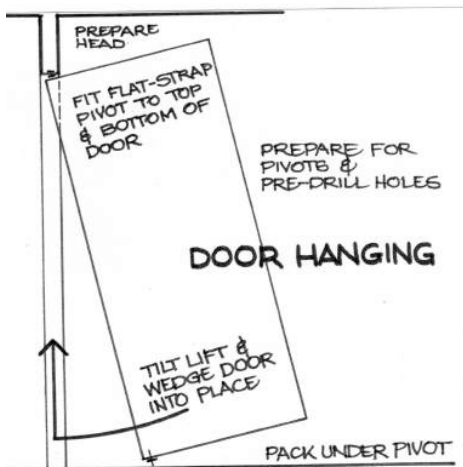

FLAT-STRAP

NYLON pivot hinges for 35mm doors

Data Sheet
PFS.35
 'Flat-Strap'
 Nylon pivots

Angle-Shoe Pivots
 25A 43-51 Giles St
 Kingston ACT 2604
 Australia
 61 2 6232 6455

MADE IN CANBERRA AUSTRALIA

FLAT-STRAP
PFS35 Nylon pivot set

APPLICATIONS

- 35mm doors to 35kg (1 3/8" 70 lbs) 'invisible' doors in sheetrock
- bedroom, bathroom, wardrobe, coat, linen & laundry closets
- internal joinery, room dividers, screens, laundry chutes
- external shutters, louvre blades, ventilators & access panels

LOAD CAPACITY

- 35Kg - tested to 500,000 cycles (90° open/close)
- ideal for hollow core or semi-solid doors to 35kg
- maximum door size 2400 high 1000 wide 36 thick

ADVANTAGES

- simple hand tool installation without special trade skills
- non-handed universal semi-concealed pivots
- door frames and architrave trim can be eliminated
- painting work reduced to roller work (cutting-in eliminated)
- latch and lever can be eliminated - no hinge knuckles

NOTES FOR DESIGNERS & SPECIFIERS

- provides simple durable longevity for light timber doors
- pivots are riveted together and do not come apart
- detail with care - prototype for a full understanding
- plumb & square openings are required for set-plaster work
- 870mm wide doors between rooms (820mm for bathrooms)
 - 870 doors = 786mm open width for furniture access
 - 820 doors = 736mm open width for bathrooms
- pivot doors in walls do not swing open 180°
- the pivot stile swings 'in' 53mm when the door opens 'out'
- Moly-Poly blend included for UV resistance & lubrication