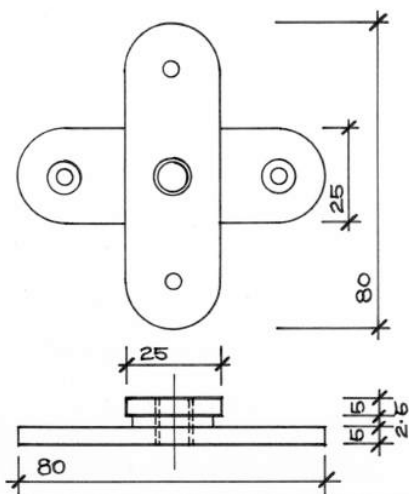

FLAT-STRAP

NYLON pivot hinges for 35mm doors

Data Sheet
PFS.35
 'Flat-Strap'
 Nylon pivots

Angle-Shoe Pivots
 25A 43-51 Giles St
 Kingston ACT 2604
 Australia
 61 2 6232 6455

MADE IN CANBERRA AUSTRALIA

FLAT-STRAP
PFS35 Nylon pivot set

LOAD CAPACITY

- 35Kg - tested to 500,000 cycles (90° open/close)
- ideal for hollow core or semi-solid doors to 35kg
- maximum door size 2400 high 1000 wide 36 thick

ADVANTAGES

- simple hand tool installation without special trade skills
- non-handed universal semi-concealed pivots
- door frames and architrave trim can be eliminated
- painting work reduced to roller work (cutting-in eliminated)
- latch and lever can be eliminated - no hinge knuckles

LIMITATIONS

- Flat-Straps require more time & care to install than Angle-Shoes
- Pre-drill all screw holes and use a 450mm long screwdriver

PIVOT SET MATERIAL & FINISHES

- Nylon pivot set (top and bottom pivots are the same)
- Nylon parts - polyamide/molybdenum di-sulphide blend
- Nylon finish - dark charcoal grey (can be painted)
- etch prime + epoxy or auto spray cans
- Rivet material - bronze (copper alloy)

NOTES FOR DESIGNERS & SPECIFIERS

- provides simple durable longevity for light timber doors
- pivots are riveted together and do not come apart
- detail with care - prototype for a full understanding
- plumb & square openings are required for set-plaster work
- 870mm wide doors between rooms (820mm for bathrooms)
 - 870 doors = 786mm open width for furniture access
 - 820 doors = 736mm open width for bathrooms
- pivot doors in walls do not swing open 180°
- the pivot stile swings 'in' 53mm when the door opens 'out'
- Moly-Poly blend included for UV resistance & lubrication