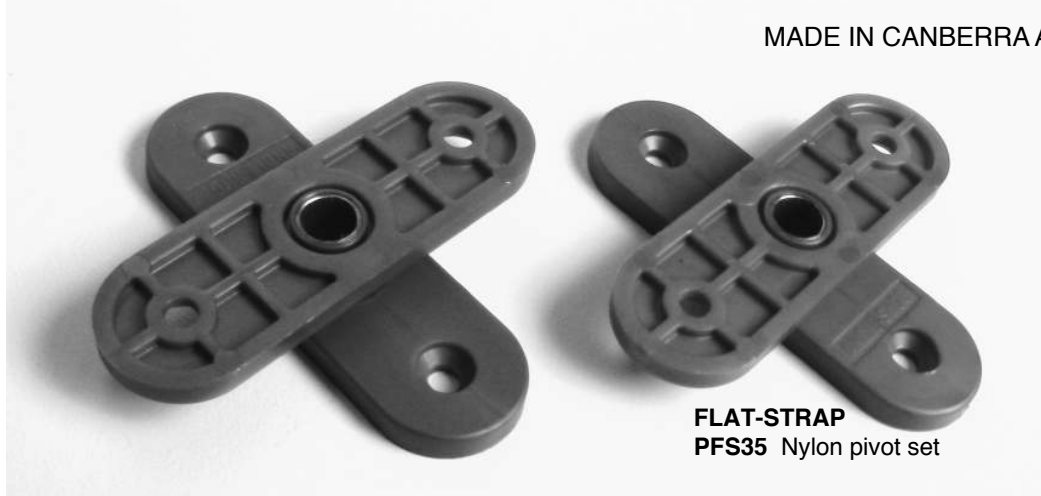

FLAT-STRAP

NYLON pivot hinges for 35mm doors

Data Sheet
PFS.35
 'Flat-Strap'
 Nylon pivots

Angle-Shoe Pivots
 25A 43-51 Giles St
 Kingston ACT 2604
 Australia
 61 2 6232 6455

MADE IN CANBERRA AUSTRALIA

FLAT-STRAP
PFS35 Nylon pivot set

APPLICATIONS

- 35mm doors to 35kg (1 3/8" 70 lbs) 'invisible' doors in sheetrock
- bedroom, bathroom, wardrobe, coat, linen & laundry closets
- internal joinery, room dividers, screens, laundry chutes
- external shutters, louvre blades, ventilators & access panels

LOAD CAPACITY

- 35Kg - tested to 500,000 cycles (90° open/close)
- ideal for hollow core or semi-solid doors to 35kg
- maximum door size 2400 high 1000 wide 36 thick

ADVANTAGES

- simple hand tool installation without special trade skills
- non-handed universal semi-concealed pivots
- door frames and architrave trim can be eliminated
- painting work reduced to roller work (cutting-in eliminated)
- latch and lever can be eliminated - no hinge knuckles

LIMITATIONS

- Flat-Straps require more time & care to install than Angle-Shoes
- Pre-drill all screw holes and use a 450mm long screwdriver

PIVOT SET MATERIAL & FINISHES

- Nylon pivot set (top and bottom pivots are the same)
- Nylon parts - polyamide/molybdenum di-sulphide blend
- Nylon finish - dark charcoal grey (can be painted)
- etch prime + epoxy or auto spray cans
- Rivet material - bronze (copper alloy)