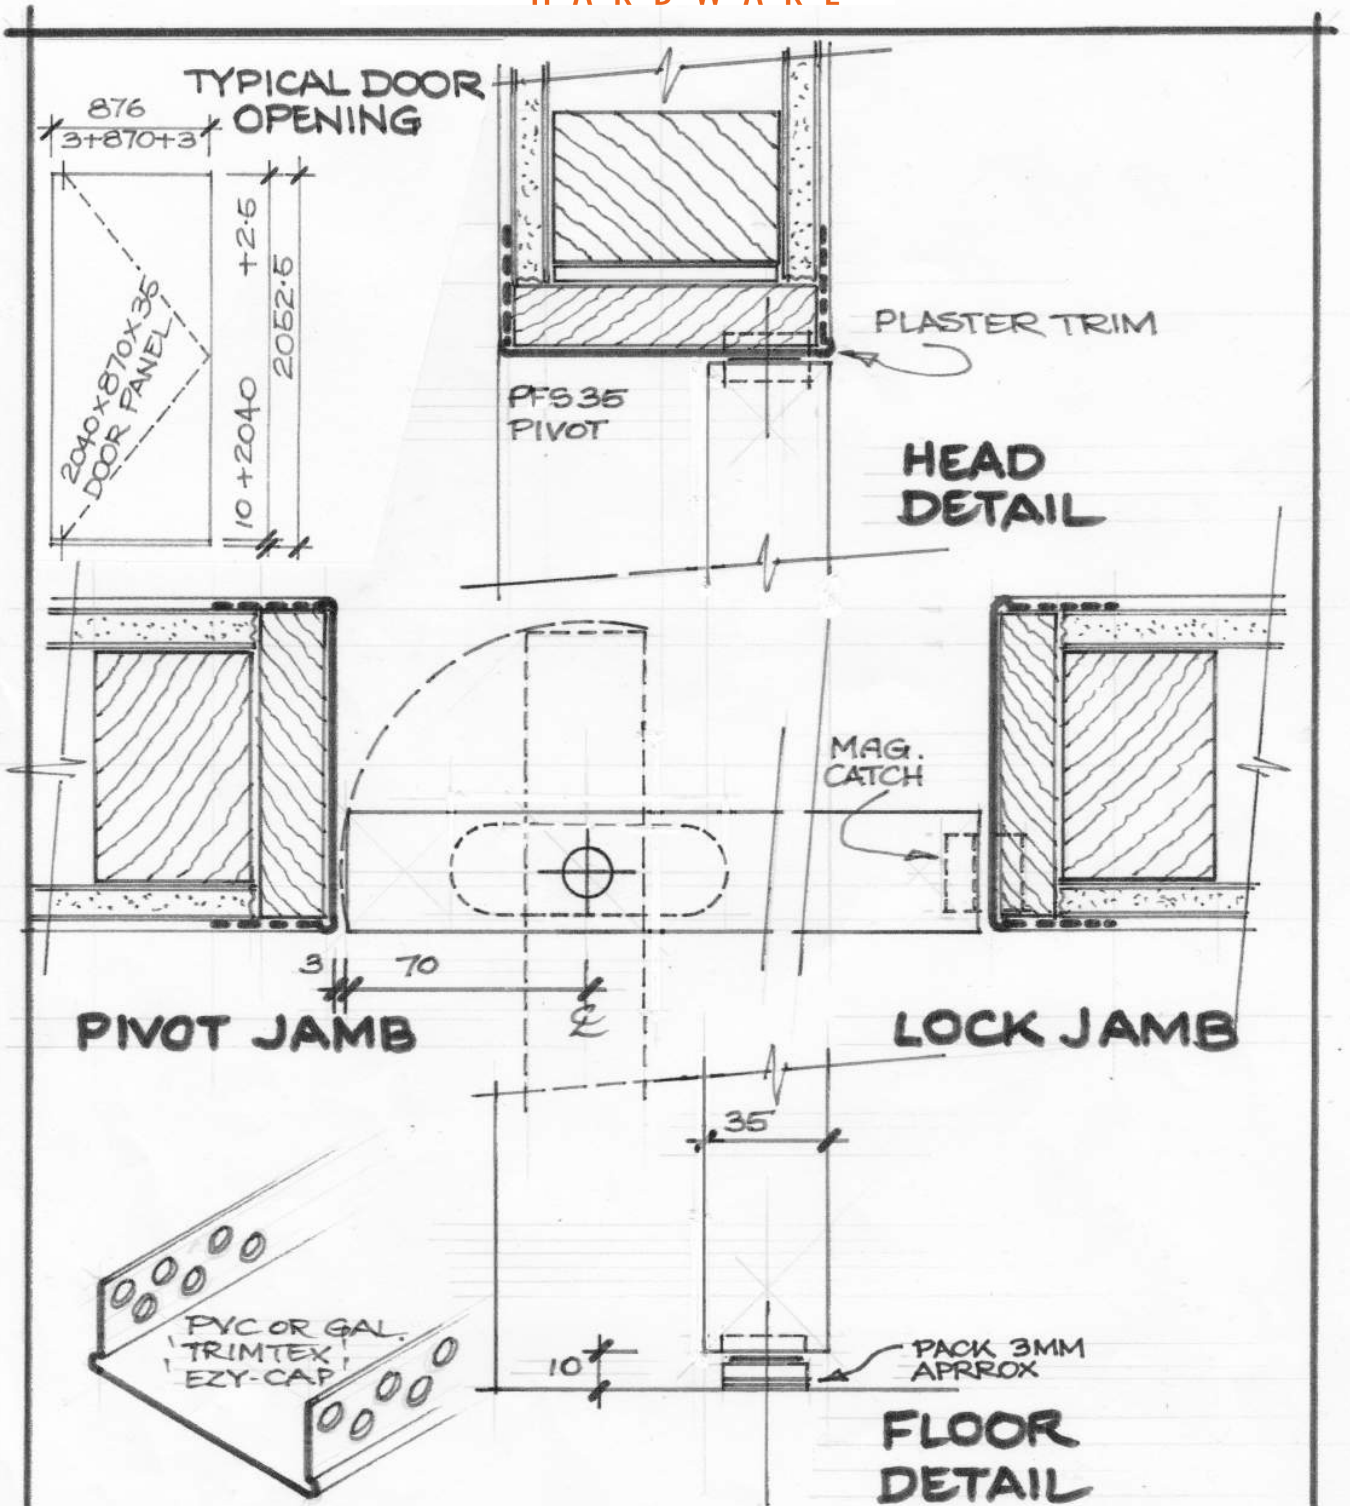

LOAD CAPACITY

- 35Kg - tested to 500,000 cycles (90° open/close)
- ideal for hollow core or semi-solid doors to 35kg
- maximum door size 2400 high 1000 wide 36 thick

ADVANTAGES

- simple hand tool installation without special trade skills
- non-handed universal semi-concealed pivots
- door frames and architrave trim can be eliminated
- painting work reduced to roller work (cutting-in eliminated)
- latch and lever can be eliminated - no hinge knuckles

LIMITATIONS

- Flat-Straps require more time & care to install than Angle-Shoes
- Pre-drill all screw holes and use a 450mm long screwdriver

PIVOT SET MATERIAL & FINISHES

- Nylon pivot set (top and bottom pivots are the same)
- Nylon parts - polyamide/molybdenum di-sulphide blend
- Nylon finish - dark charcoal grey (can be painted)
- etch prime + epoxy or auto spray cans
- Rivet material - bronze (copper alloy)

NOTES FOR DESIGNERS & SPECIFIERS

- provides simple durable longevity for light timber doors
- pivots are riveted together and do not come apart
- detail with care - prototype for a full understanding
- plumb & square openings are required for set-plaster work
- 870mm wide doors between rooms (820mm for bathrooms)
 - 870 doors = 786mm open width for furniture access
 - 820 doors = 736mm open width for bathrooms
- pivot doors in walls do not swing open 180°
- the pivot stile swings 'in' 53mm when the door opens 'out'
- Moly-Poly blend included for UV resistance & lubrication