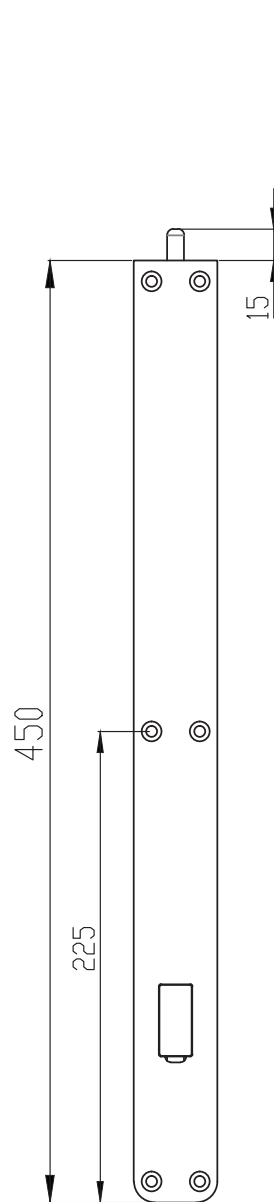

FBT450
450mm